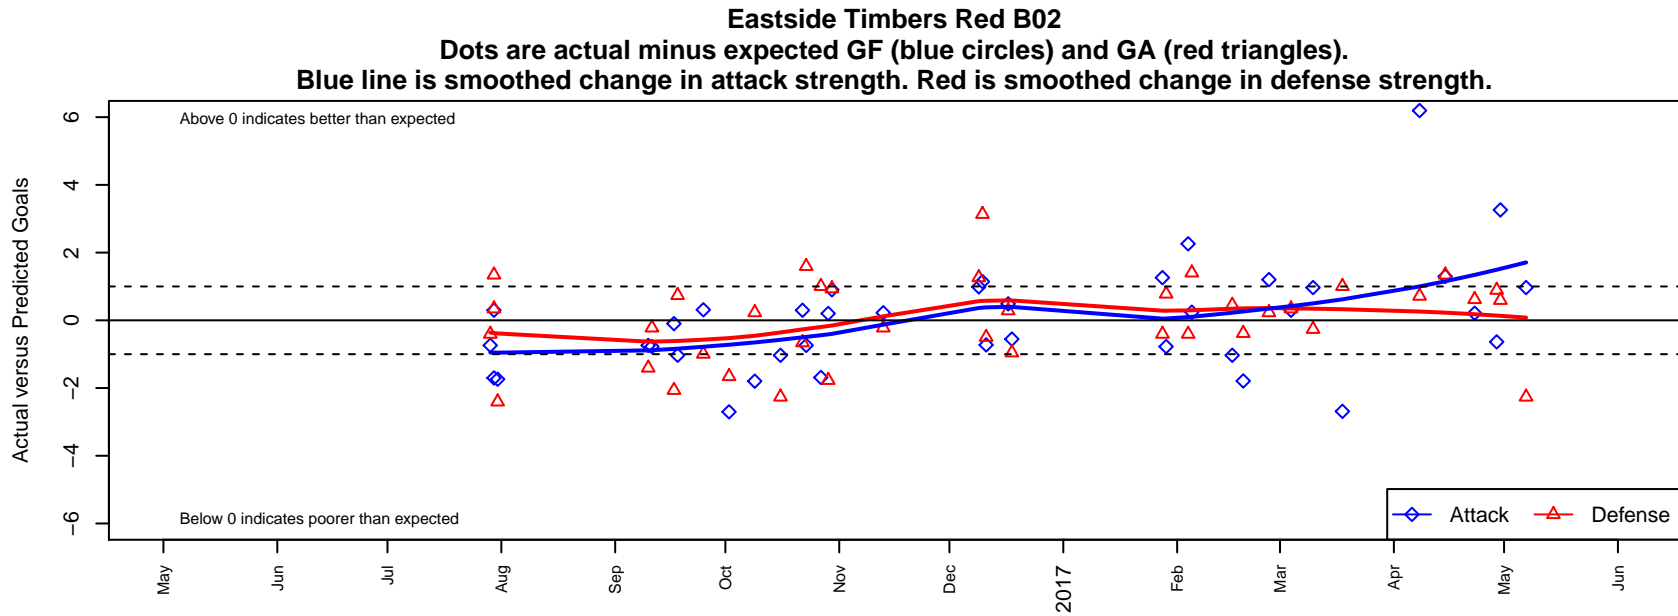

**attack and defense variance (black dot)
relative to other teams
and top 10 in region**

**attack and defense rating
relative to others at age
and all opponents in last 13 months**

Eastside Timbers Red B02

Eastside United FC
Gresham, OR
B02 total strength=1613
attack=20.02 defense=13.98
fall league = PTT B02 Premier
spr league = Win OYS B02 Premier Green
notes= Chelsea

alt names used:
EASTSIDE TIMBERSET RED B02
Eastside Timbers 02B Red
Eastside Timbers 02B Red FWRL
Eastside Timbers 02B Red FWRL
Eastside Timbers 02B Red FWRL
Eastside Timbers 02B Red FWRL

Venues played:
2016 Mt Hood Challenge U15 Premier
2016 PTT B02 Premier
2016 FWRL B02
2016 Win OYS B02 Premier Green
2016 OYS State Cup B02