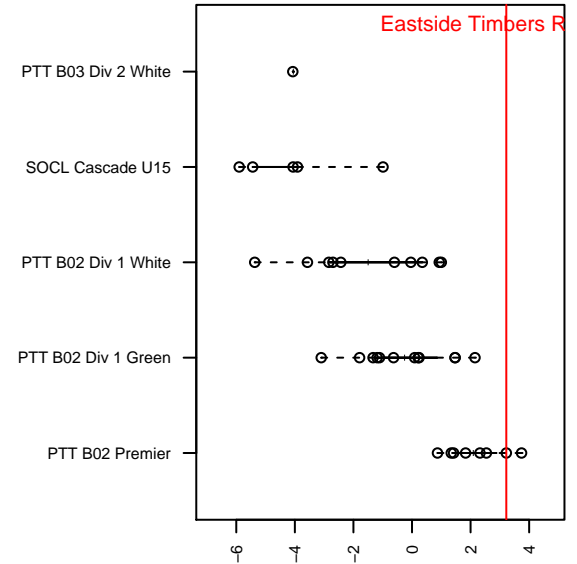

**attack and defense rating
relative to others at age
and all opponents in last 13 months**